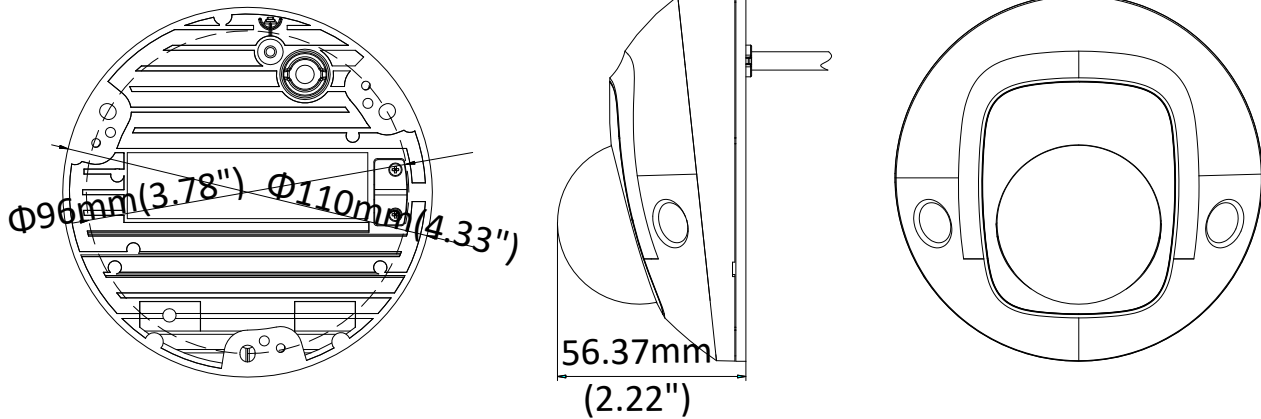

Dimensions

Accessories

Distributed by